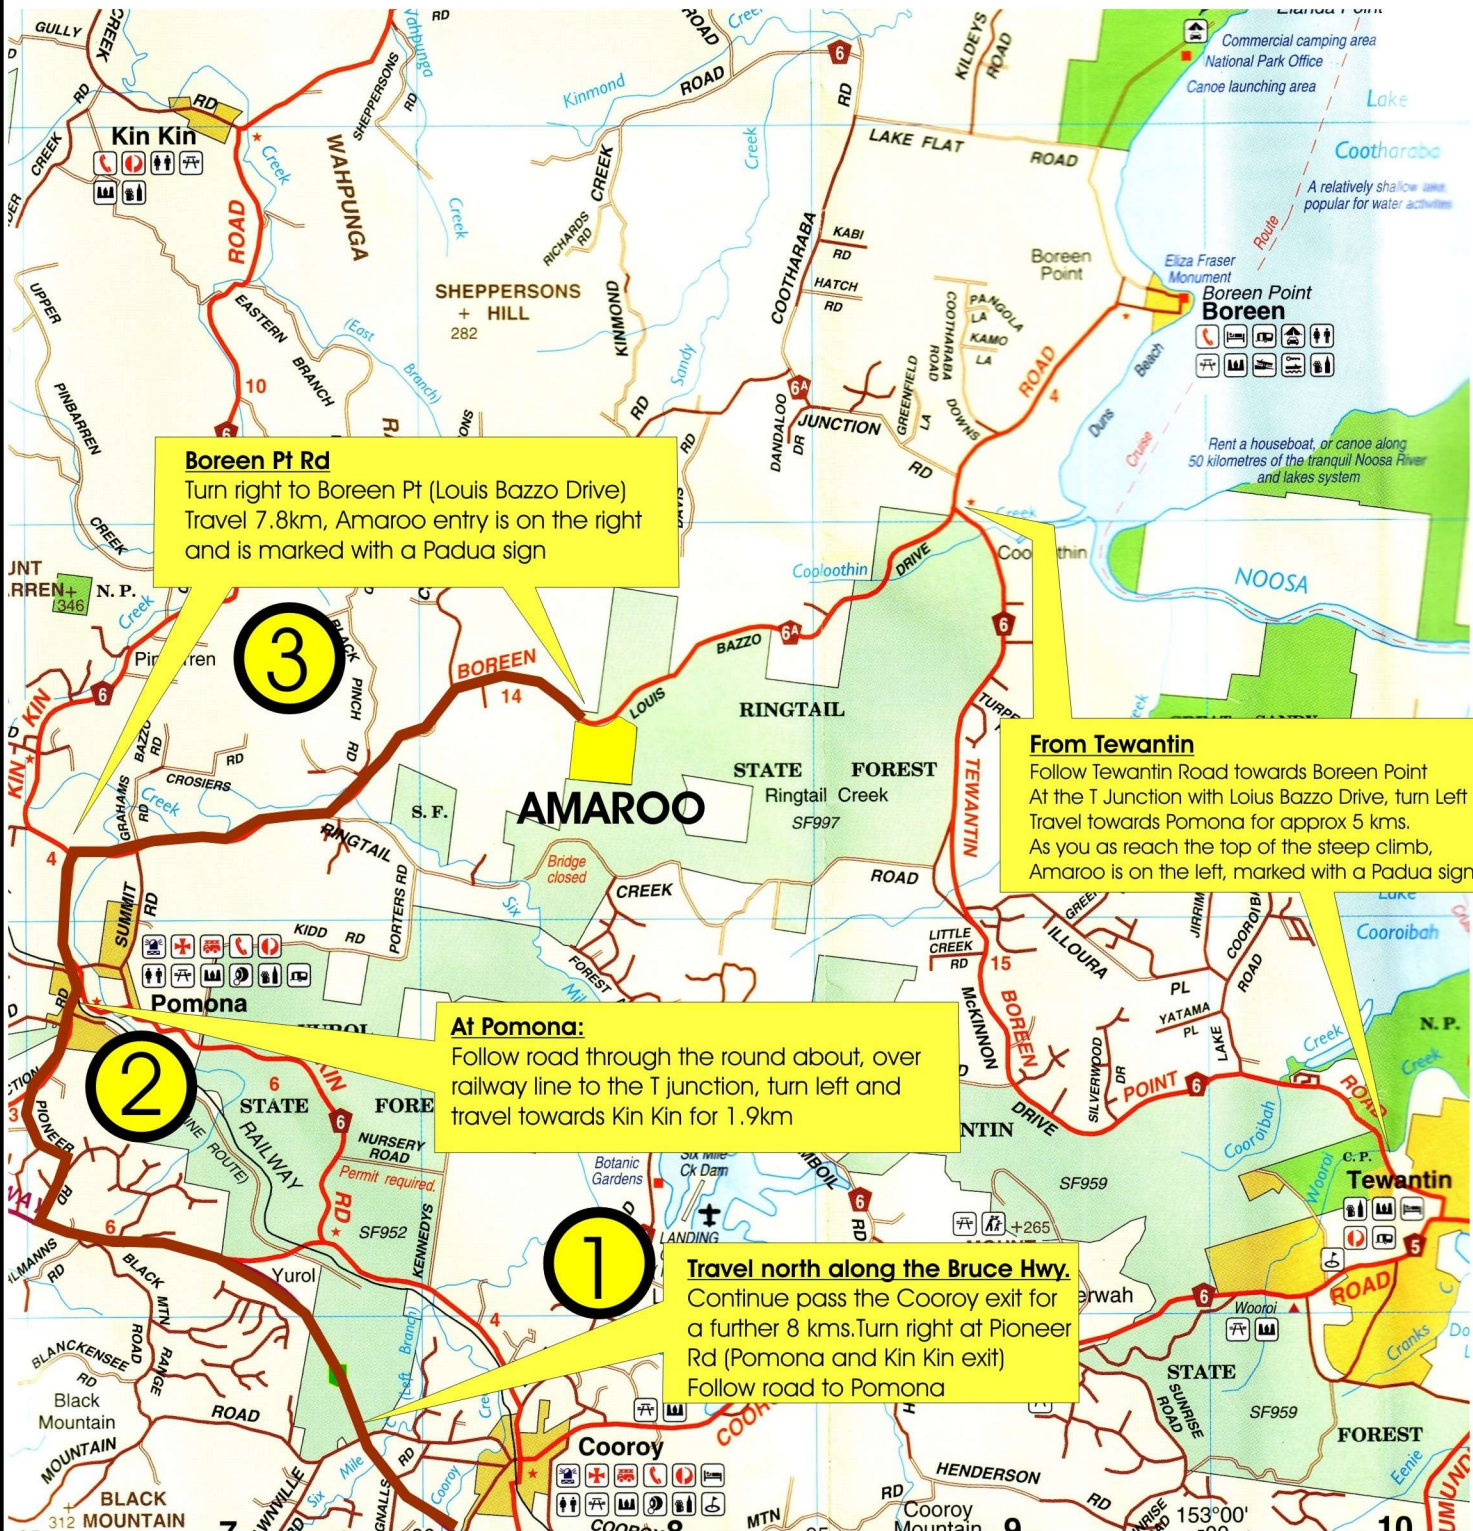

AMAROO

Padua College Outdoor Education Centre

Amaroo Telephone No: 07 5485 2100

Total distance from Padua College is 138kms

Boreen Pt Rd

Turn right to Boreen Pt (Louis Bazzo Drive)
Travel 7.8km, Amaroo entry is on the right
and is marked with a Padua sign

3

From Tewantin

Follow Tewantin Road towards Boreen Point
At the T Junction with Louis Bazzo Drive, turn Left
Travel towards Pomona for approx 5 kms.
As you reach the top of the steep climb,
Amaroo is on the left, marked with a Padua sign

At Pomona:

Follow road through the round about, over
railway line to the T junction, turn left and
travel towards Kin Kin for 1.9km

2

1

Travel north along the Bruce Hwy.

Continue pass the Cooroy exit for
a further 8 kms. Turn right at Pioneer
Rd (Pomona and Kin Kin exit)
Follow road to Pomona